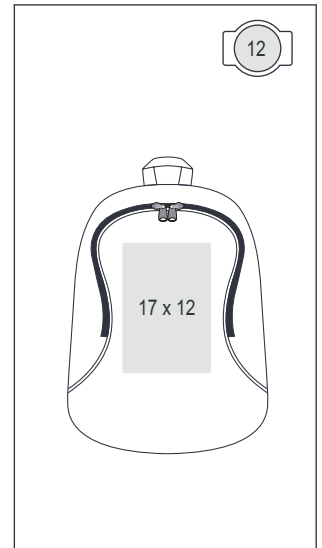

Backpacks

Basic, simple and stylish backpack with one zipped main compartment • Webbed carrying handle • Adjustable padded shoulder straps • Suitable for screen printing / transfer printing or embroidery.

600D Polyester

35 x 21 x 14 cm
10 litres

43 x 32 x 40 cm
50 pieces, 12 kg

1202-32
Orange/Grey

1202-30
Red/Black

1202-22
Turquoise/Grey

LEGEND

Material

Product Dimensions and Capacity

Carton Dimensions, Quantity and Weight

YY x XX Print Area (cm)
Position and Size

Embroidery Hoop (cm)